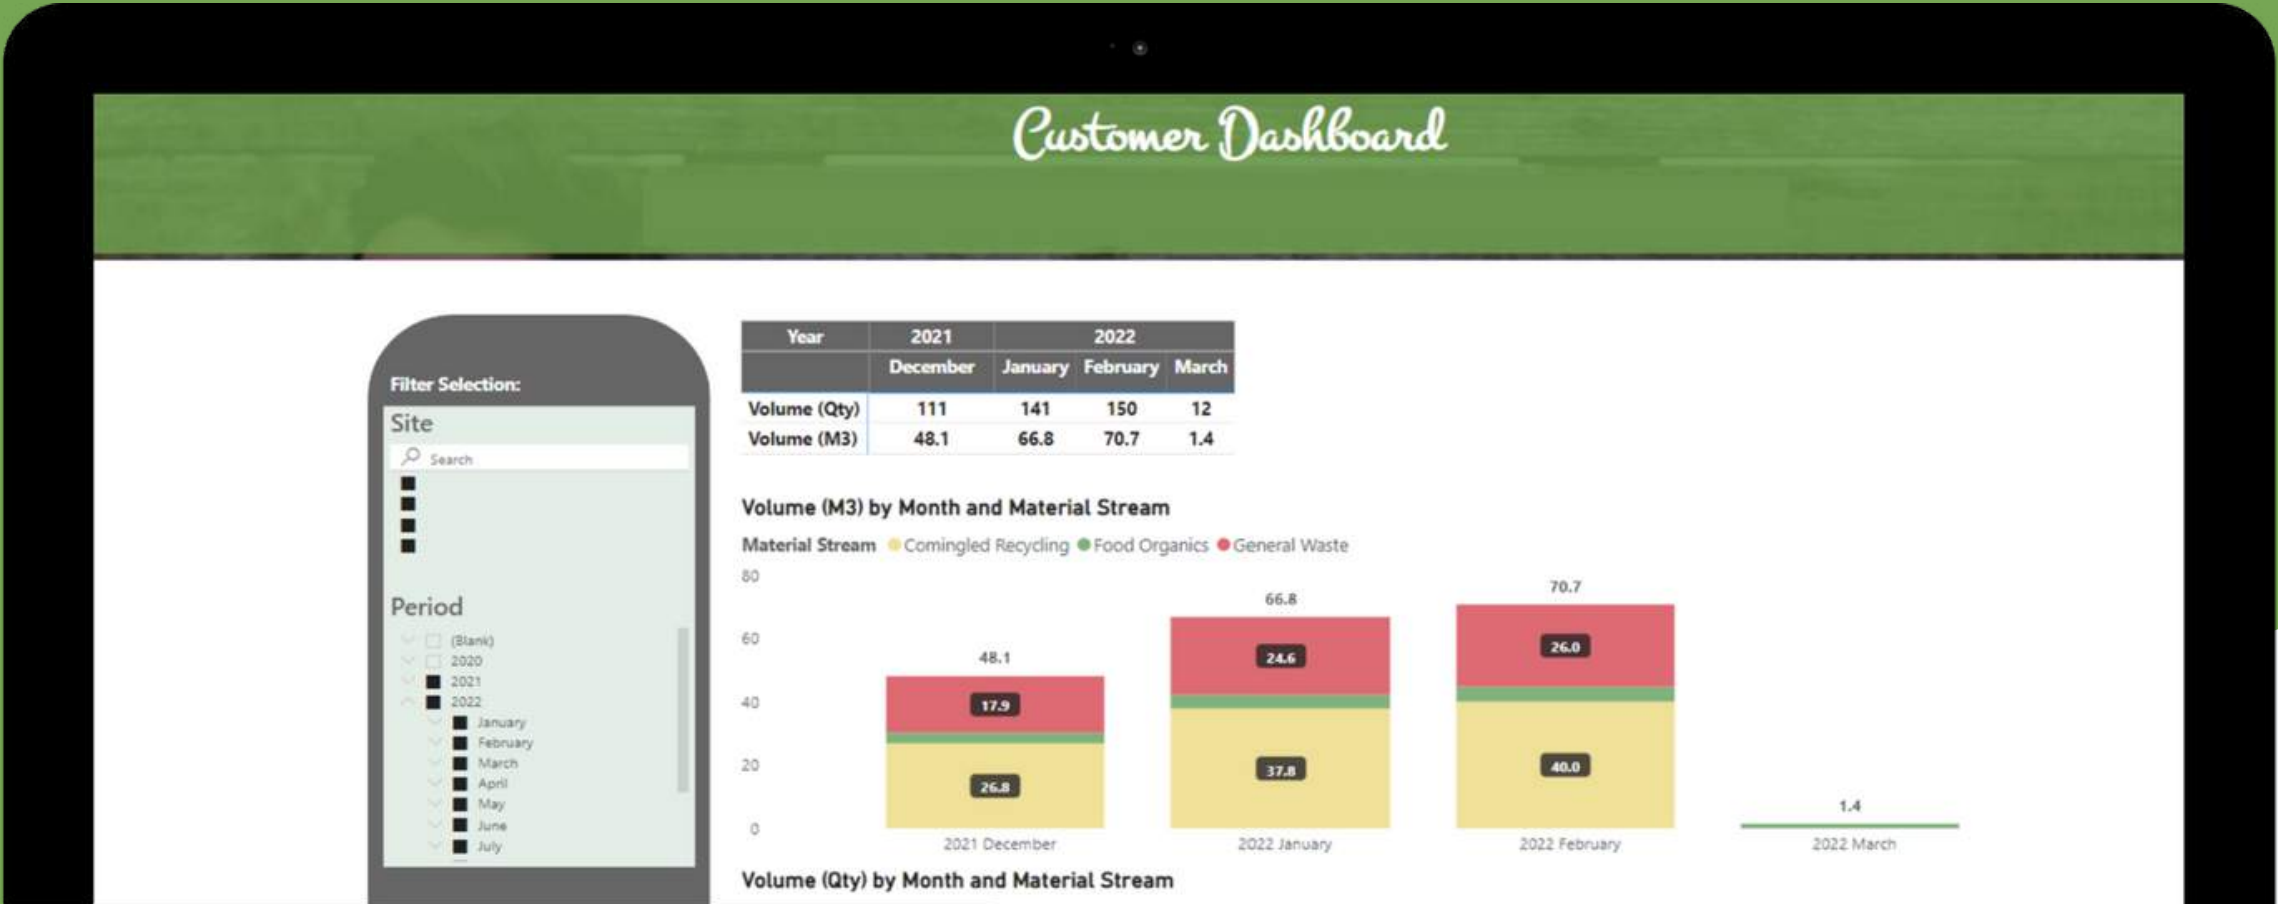

WASTE NINJA

[Watch one of our educational videos here](#)

Live Reporting

Real Time waste stream data is reported as soon as waste is collected. Waste Ninja's live dashboard reports collection data, landfill diversion and overall emission reductions to give your school a complete understanding of the environmental effect of the program.