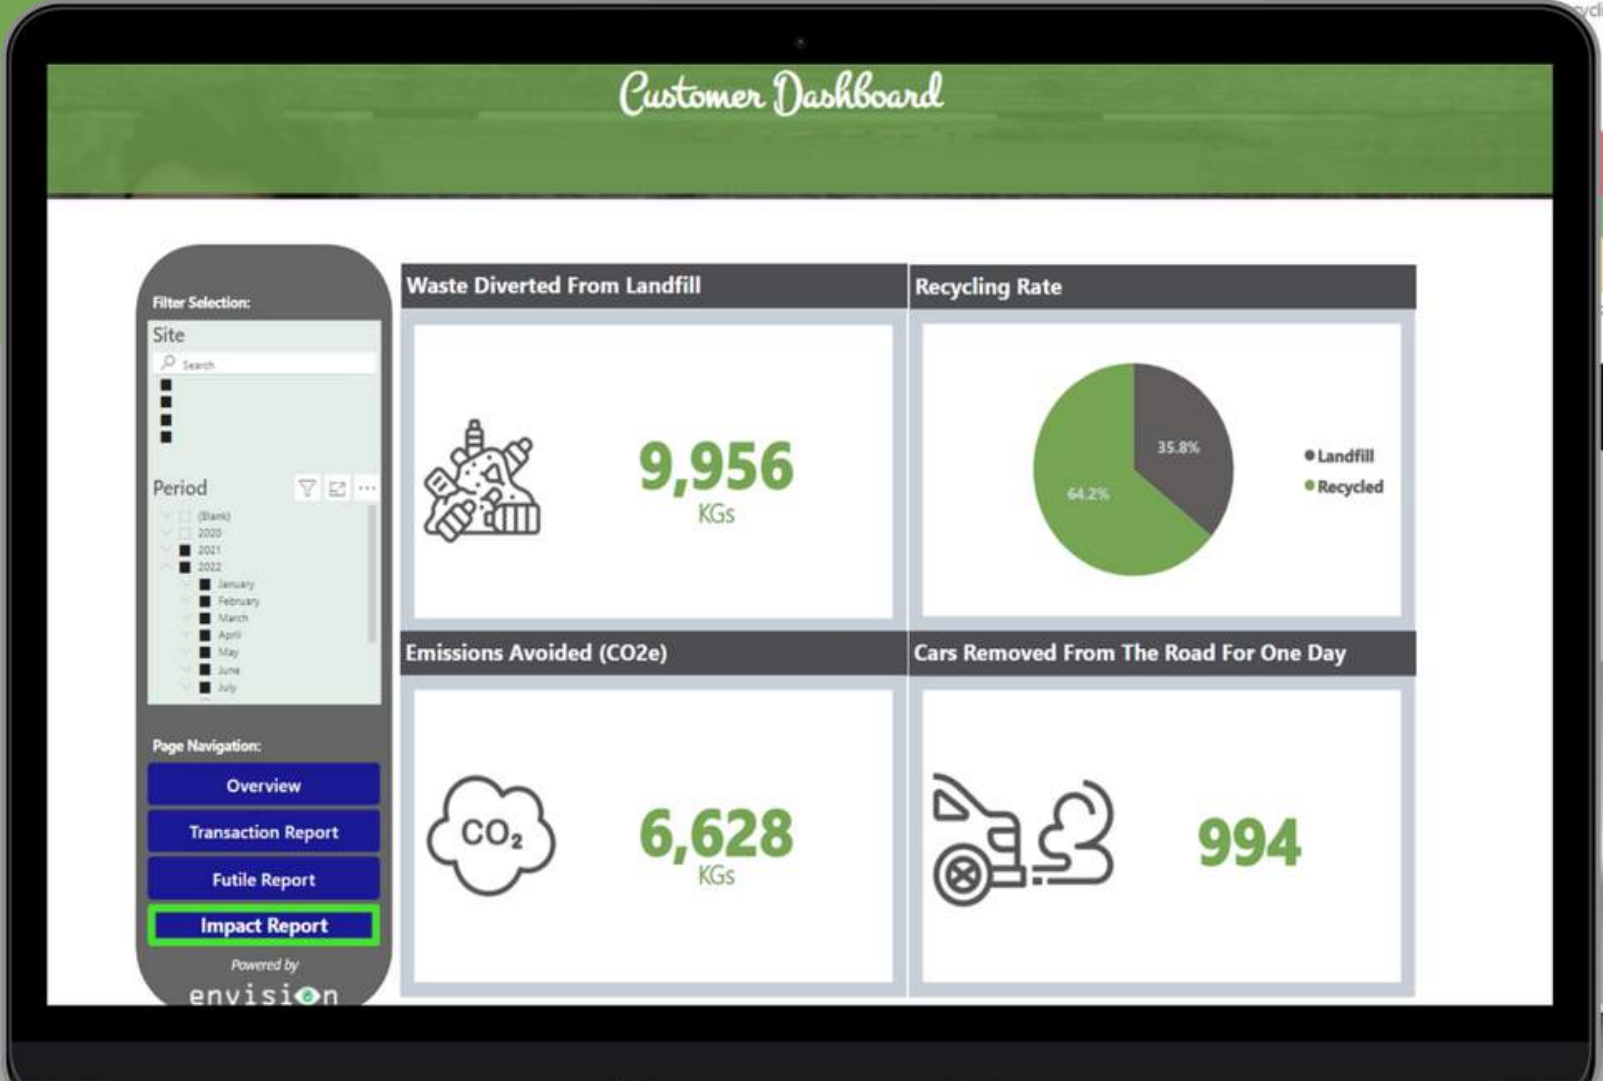

POWER 1 HOME FOR A DAY

MAKE **9KGS** OF PET FOOD

OR MAKE **12KGS** OF FERTILISER

*BASED ON ESTIMATED WEIGHTS

ORGANICS

ANYTHING YOU CAN EAT GOES HERE

WASTE NINJA

WHAT CAN GO IN THE BINS?

WASTE NINJA

[Watch one of our educational videos here](#)

Live Reporting

Real Time waste stream data is reported as soon as waste is collected. Waste Ninja's live dashboard reports collection data, landfill diversion and overall emission reductions to give your school a complete understanding of the environmental effect of the program.