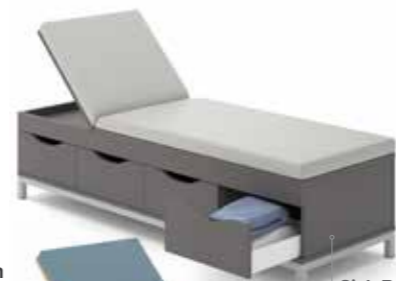

## Sick Beds Melamine

**CUSTOM FINISH OPTIONS**

- Custom built to your finish choice
- Steel frame with melamine carcass

Back folds from 180° flat position to upright

**Sick Bay Without Drawers**  
(BSB400 - \$975)