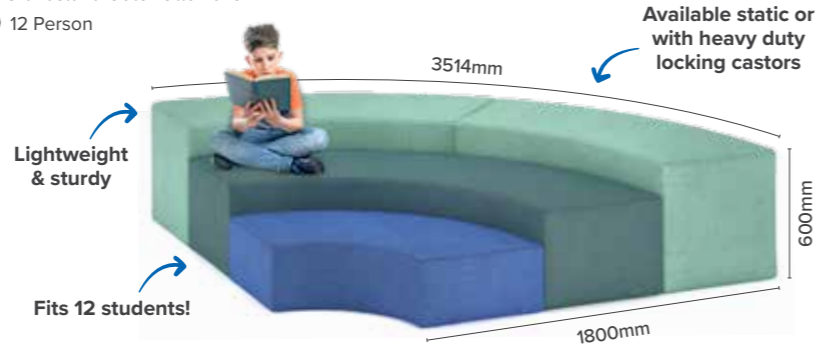

Available static or with heavy duty locking castors

Lightweight & sturdy

Fits 12 students!

- Inner Ottoman **$899** GDS403 • 300h x 1550w x 600d
- Middle Ottoman **$1655** GDS404 • 450h x 2400w x 600d
- Outer Ottoman **$1239** GDS405 • 600h x 1757w x 600d