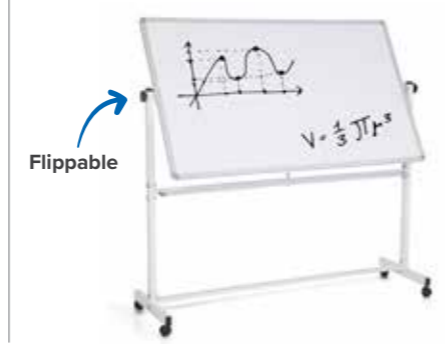

## Squad Activity Whiteboard

- 1940h x 2030w
- 4 removable whiteboards
- Double sided porcelain & magnetic surface whiteboards
- Locking castors

## Mobile Porcelain Whiteboards

FROM ~~\$655~~  
**\$545**  
MPW101

- 900h x 1500w
- Porcelain, magnetic surface
- Full length pen tray

Also available  
1000h x 1800w  
**\$655**  
MPW100