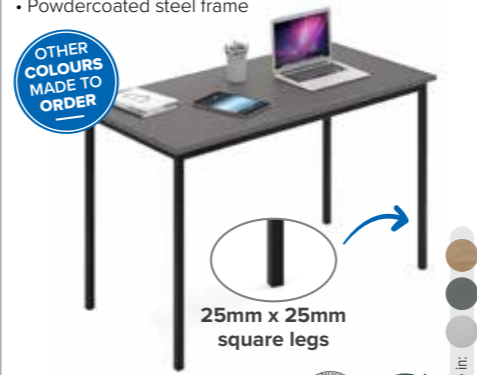

Bud Double Student Table

- 720h x 1200w x 600d
- Powdercoated steel frame

$239
BUD105

OTHER COLOURS MADE TO ORDER

25mm x 25mm square legs