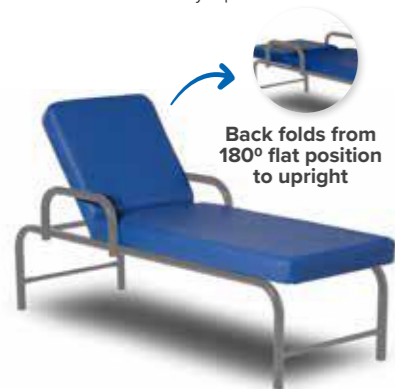

Healthcare

Built for Better Student Wellbeing

SUPPORT AUSTRALIAN MADE

$705
SEC414

1. **Securastore Wall Cabinet**
2. 525h x 800w x 900d
   - Many sizes available

$959
SEC413

1. **Securastore Mobile**
2. 960h x 700w x 500d
   - Small & large mobile options

Sick Bay Bed

$1039
$865
SBB100

- 440h x 1800w x 600d
- Adjustable back support
- Steel frame with vinyl upholstered

Back folds from 180° flat position to upright