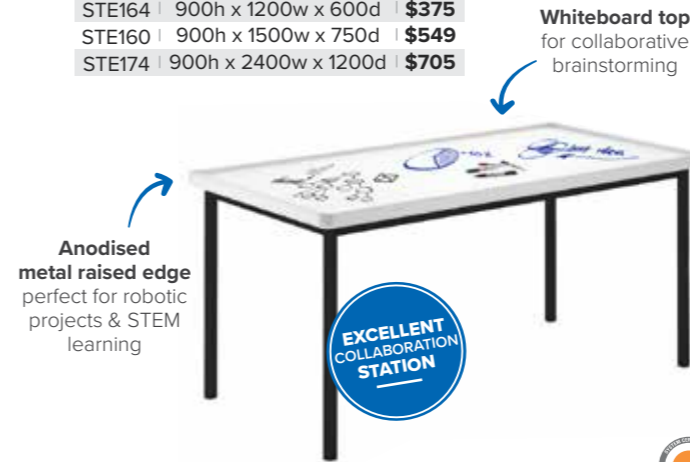

### Oodle STEM Deluxe Package

Size: 820-1060h x 2400w x 1200d (with whiteboard risers)

**Package Includes**  
 1 x Oodle table / 4 x Whiteboard inserts  
 4 x Riser frames / 4 x Riser inverter rings  
 8 x Wall hooks / 1 x Bridging bracket

FROM **\$4645**  
OST404

ONLY **\$1039**  
BLA100

**Blaze Vision Whiteboard**  
 • 1860h x 900w x 735d  
 • 2 shelves

### Integrate STEM Table Fixed Height

Sizes Available

SKU	Sizes	Price
STE110	720h x 1200w x 600d	\$325
STE100	720h x 1500w x 750d	\$499
STE170	720h x 2400w x 1200d	\$659
STE164	900h x 1200w x 600d	\$375
STE160	900h x 1500w x 750d	\$549
STE174	900h x 2400w x 1200d	\$705

FROM ~~\$295~~  
**\$325**  
STE110

Whiteboard top for collaborative brainstorming

Anodised metal raised edge perfect for robotic projects & STEM learning

EXCELLENT COLLABORATION STATION