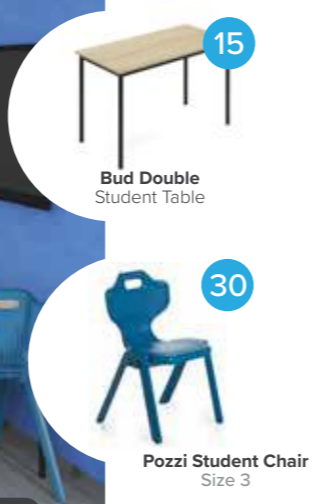

ADD

- **$785** KBO101 Kaboodle Doodle 1050h
- **$545** STO130 Stash Tote Trolley Trays included
- **$645** JEL120 Jelly Chair 370h seat
- **$245** OBT106 Orbit Round Table Height adjust.

UPGRADE

- **$495** PACKAGE PRICE Dynami Student Chair Size 3 (30)

4. Package Secondary

FUTURE FOCUSED SENIOR CLASSROOM
Suitable for 30 students

FROM $8669
$7875
PACKAGE PRICE CLASS-PAK2