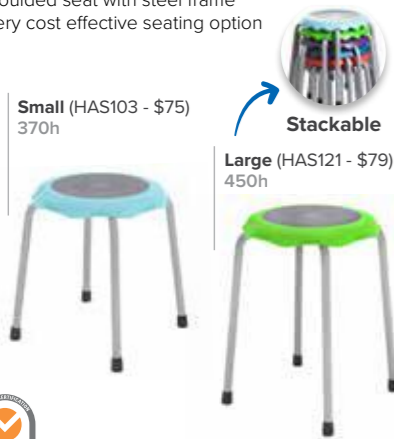

Happy Stacker

- Moulded seat with steel frame
- Very cost effective seating option

FROM ~~$95~~ **$75** HAS103