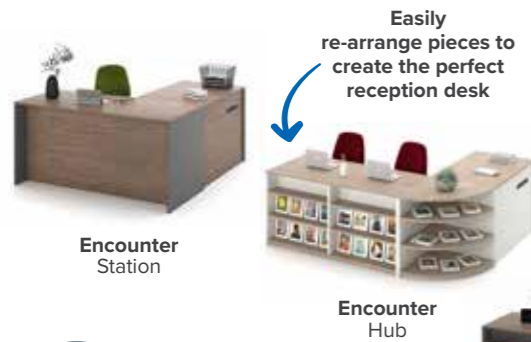

Easily re-arrange pieces to create the perfect reception desk

$1529
ECD404
ECD412

Combine 2 board colours