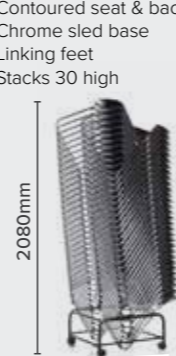

Hall & Theatre Seating

Strata Sled Base Stacking Chair

- Contoured seat & back
- Chrome sled base
- Linking feet
- Stacks 30 high

$145
SSB100

2080mm
FREE TROLLEY
*with every 30 chairs

Upholstered back & seat version $229
SSB105

CUSTOM SEAT PAD OPTIONS AVAILABLE

Nimbus 4-Point Stacking Chair

- Contoured seat & back
- Black 4-point leg
- Stacks 35 high

FROM **$149**
NIM100

Upholstered back & seat version $215
NIM105

NEW
FREE TROLLEY
*with every 35 chairs

2170mm
CUSTOM SEAT PAD OPTIONS AVAILABLE

CALL US SPECIALISTS IN BEAM AND OTHER HALL SEATING!

Future Focused | Resource Centre

www.bfx.com.au

Specialist Learning Spaces