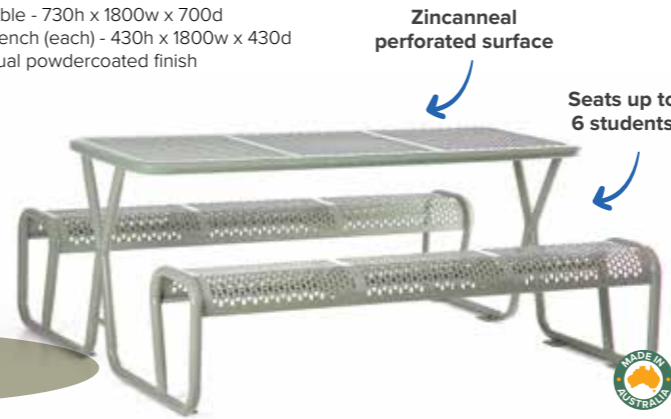

## Perform Outdoor Setting

OUTDOOR

- Overall - 1800w x 1560d
- Also available:  
Table - 730h x 1800w x 700d  
Bench (each) - 430h x 1800w x 430d
- Dual powdercoated finish

**\$2265**  
POB402

Zincanneal perforated surface