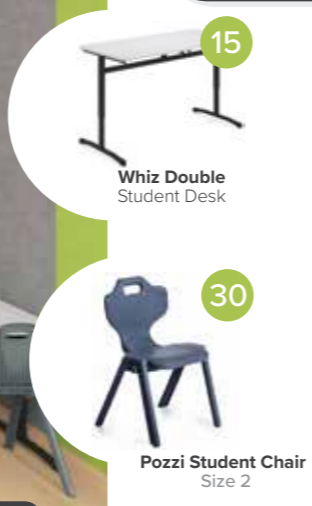

## 1. Package Primary

TRADITIONAL JUNIOR CLASSROOM  
Suitable for 30 students

FROM \$8995  
**\$6495**  
PACKAGE PRICE CLASS-PAC1

**ADD**

- \$779** DOD121 Doodle Cart 1530h
- \$545** STO126 Stash Tote Trolley Trays included
- \$139** CSJ105 Cush Round Ottoman Round 450h
- FROM \$15** ACP169 Desk Tote Trays Added storage