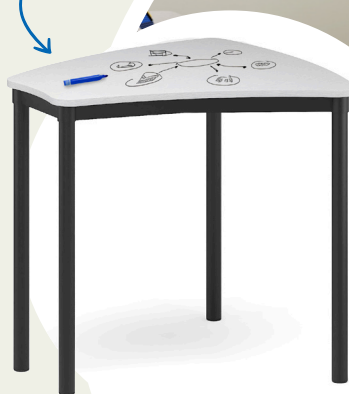

NOW \$376*

SmarTable™ Nexus Square Table

• 520-760h x 650w x 650d

SAVE \$14

Perfect for individual use or form into groups for teamwork

NOW \$255*

SMARTABLE EVOLVE SENIOR TABLE
\$203*
SAVE \$11

Writeable top